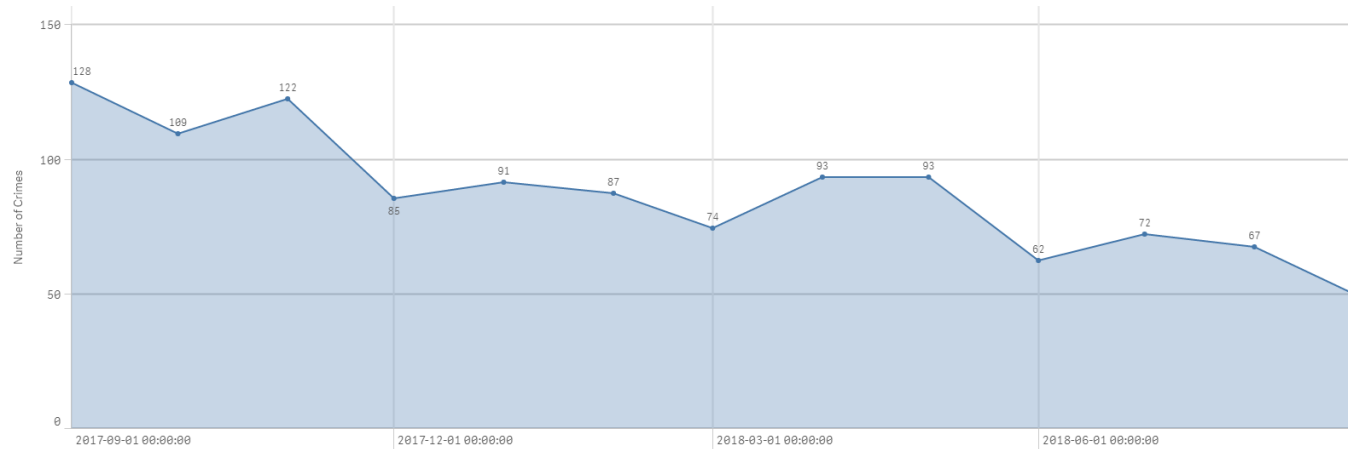

APPENDIX 1

Crime statistics – Henleaze & Westbury-on-Trym 09/2017 – 09/2018

No. Crimes Trend

No. Crimes By Offence Type

Crime Offence Gr...	Month													
	Totals	09/17	10/17	11/17	12/17	01/18	02/18	03/18	04/18	05/18	06/18	07/18	08/18	09/18
(blank)	2	-	-	-	1	-	1	-	-	-	-	-	-	-
Arson and Criminal Damage	86	8	11	7	10	15	5	8	3	6	2	5	6	-
Burglary	244	34	18	37	24	19	30	8	10	7	13	11	19	14
Crime Related Incident	1	-	-	-	-	-	-	-	-	-	-	-	1	-
Drug Offences	9	1	-	1	-	2	1	-	-	1	-	1	-	2
Miscellaneous Crimes Against Society	10	2	-	2	-	-	-	1	1	2	-	1	1	-
Non Recordable	1	-	-	-	-	-	-	1	-	-	-	-	-	-
Possession of Weapons	3	2	-	-	-	-	-	-	-	1	-	-	-	-
Public Order Offences	75	2	11	11	7	3	-	3	4	12	5	9	6	2
Robbery	12	2	3	2	3	1	-	1	-	-	-	-	-	-
Sexual Offences	18	-	-	1	1	-	1	1	3	5	1	1	4	-
Theft	229	34	30	18	15	16	19	17	15	18	12	18	11	6
Vehicle Offences	297	26	24	32	11	25	19	24	49	31	20	12	8	16
Violence Against The Person	144	17	12	11	13	10	11	10	8	10	9	14	11	8